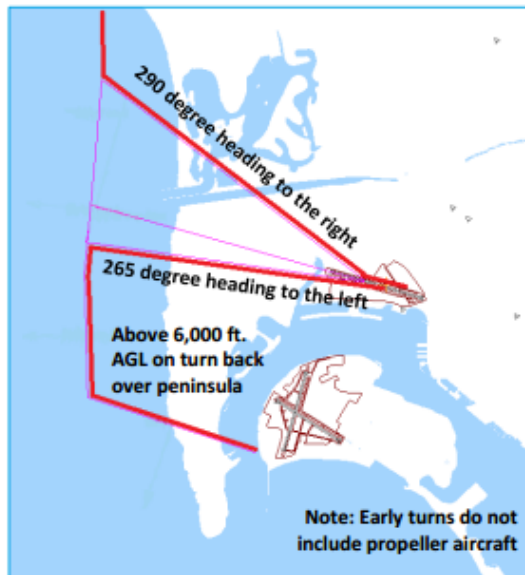

Early Turns