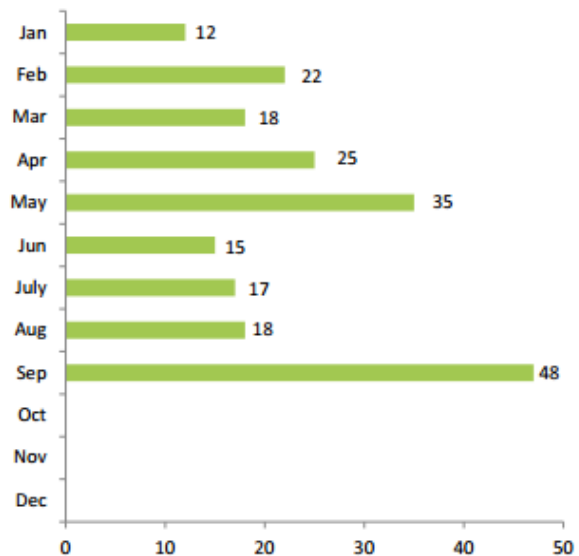

FLIGHT OPERATIONS STATISTICS

Airport Noise Advisory Committee

October 21, 2015

Types of Missed Approaches

YEAR	Total Missed Approaches
2011	595
2012	692
2013	659
2014	637
2015	540*

*As of September 30, 2015

Early Turns

2015 Early Turns by Month

Types of Complaints

YEAR	Total Complaints
2011	203
2012	232
2013	172
2014	156
2015	303**

**As of September 30, 2015

Complaints by Location

*Neighborhoods with 2 or less complaints