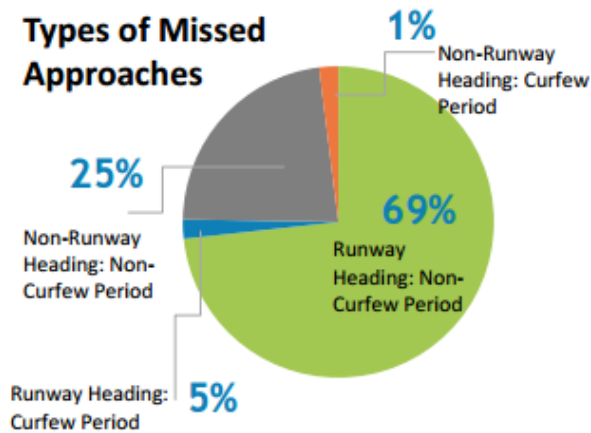

FLIGHT OPERATIONS STATISTICS

Airport Noise Advisory Committee

October 21, 2015

Types of Missed Approaches

YEAR	Total Missed Approaches
2011	595
2012	692
2013	659
2014	637
2015	540*

*As of September 30, 2015

Early Turns

2015 Early Turns by Month

Types of Complaints

YEAR	Total Complaints
2011	203
2012	232
2013	172
2014	156
2015	303**

**As of September 30, 2015

Complaints by Location

*Neighborhoods with 2 or less complaints