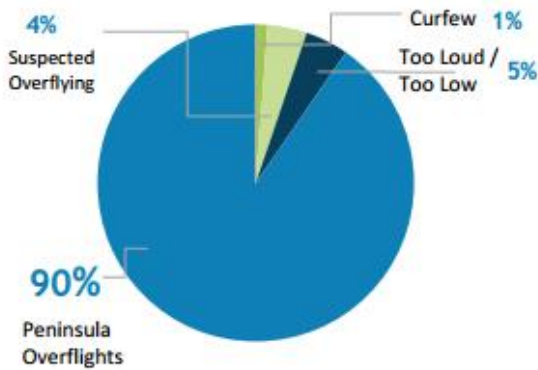

FLIGHT OPERATIONS STATISTICS

Airport Noise Advisory Committee

October 21, 2015

Types of Missed Approaches

YEAR	Total Missed Approaches
2011	595
2012	692
2013	659
2014	637
2015	540*

*As of September 30, 2015

Early Turns

2015 Early Turns by Month

Types of Complaints

YEAR	Total Complaints
2011	203
2012	232
2013	172
2014	156
2015	303**

**As of September 30, 2015

Complaints by Location

*Neighborhoods with 2 or less complaints